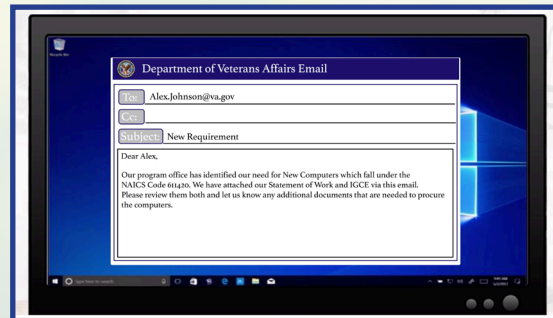

ANIMATED CHARACTER/VIRTUAL ENVIRONMENTS

CAPABILITY OVERVIEW

Re-creating environments and portraying life-like scenarios is important when providing an engaging and retainable training. Our team develops customized virtual environments and animated character scenarios to provide users with an engaging training experience. Implementing interactive capabilities for assess proficiency for certification mandates and training requirements.